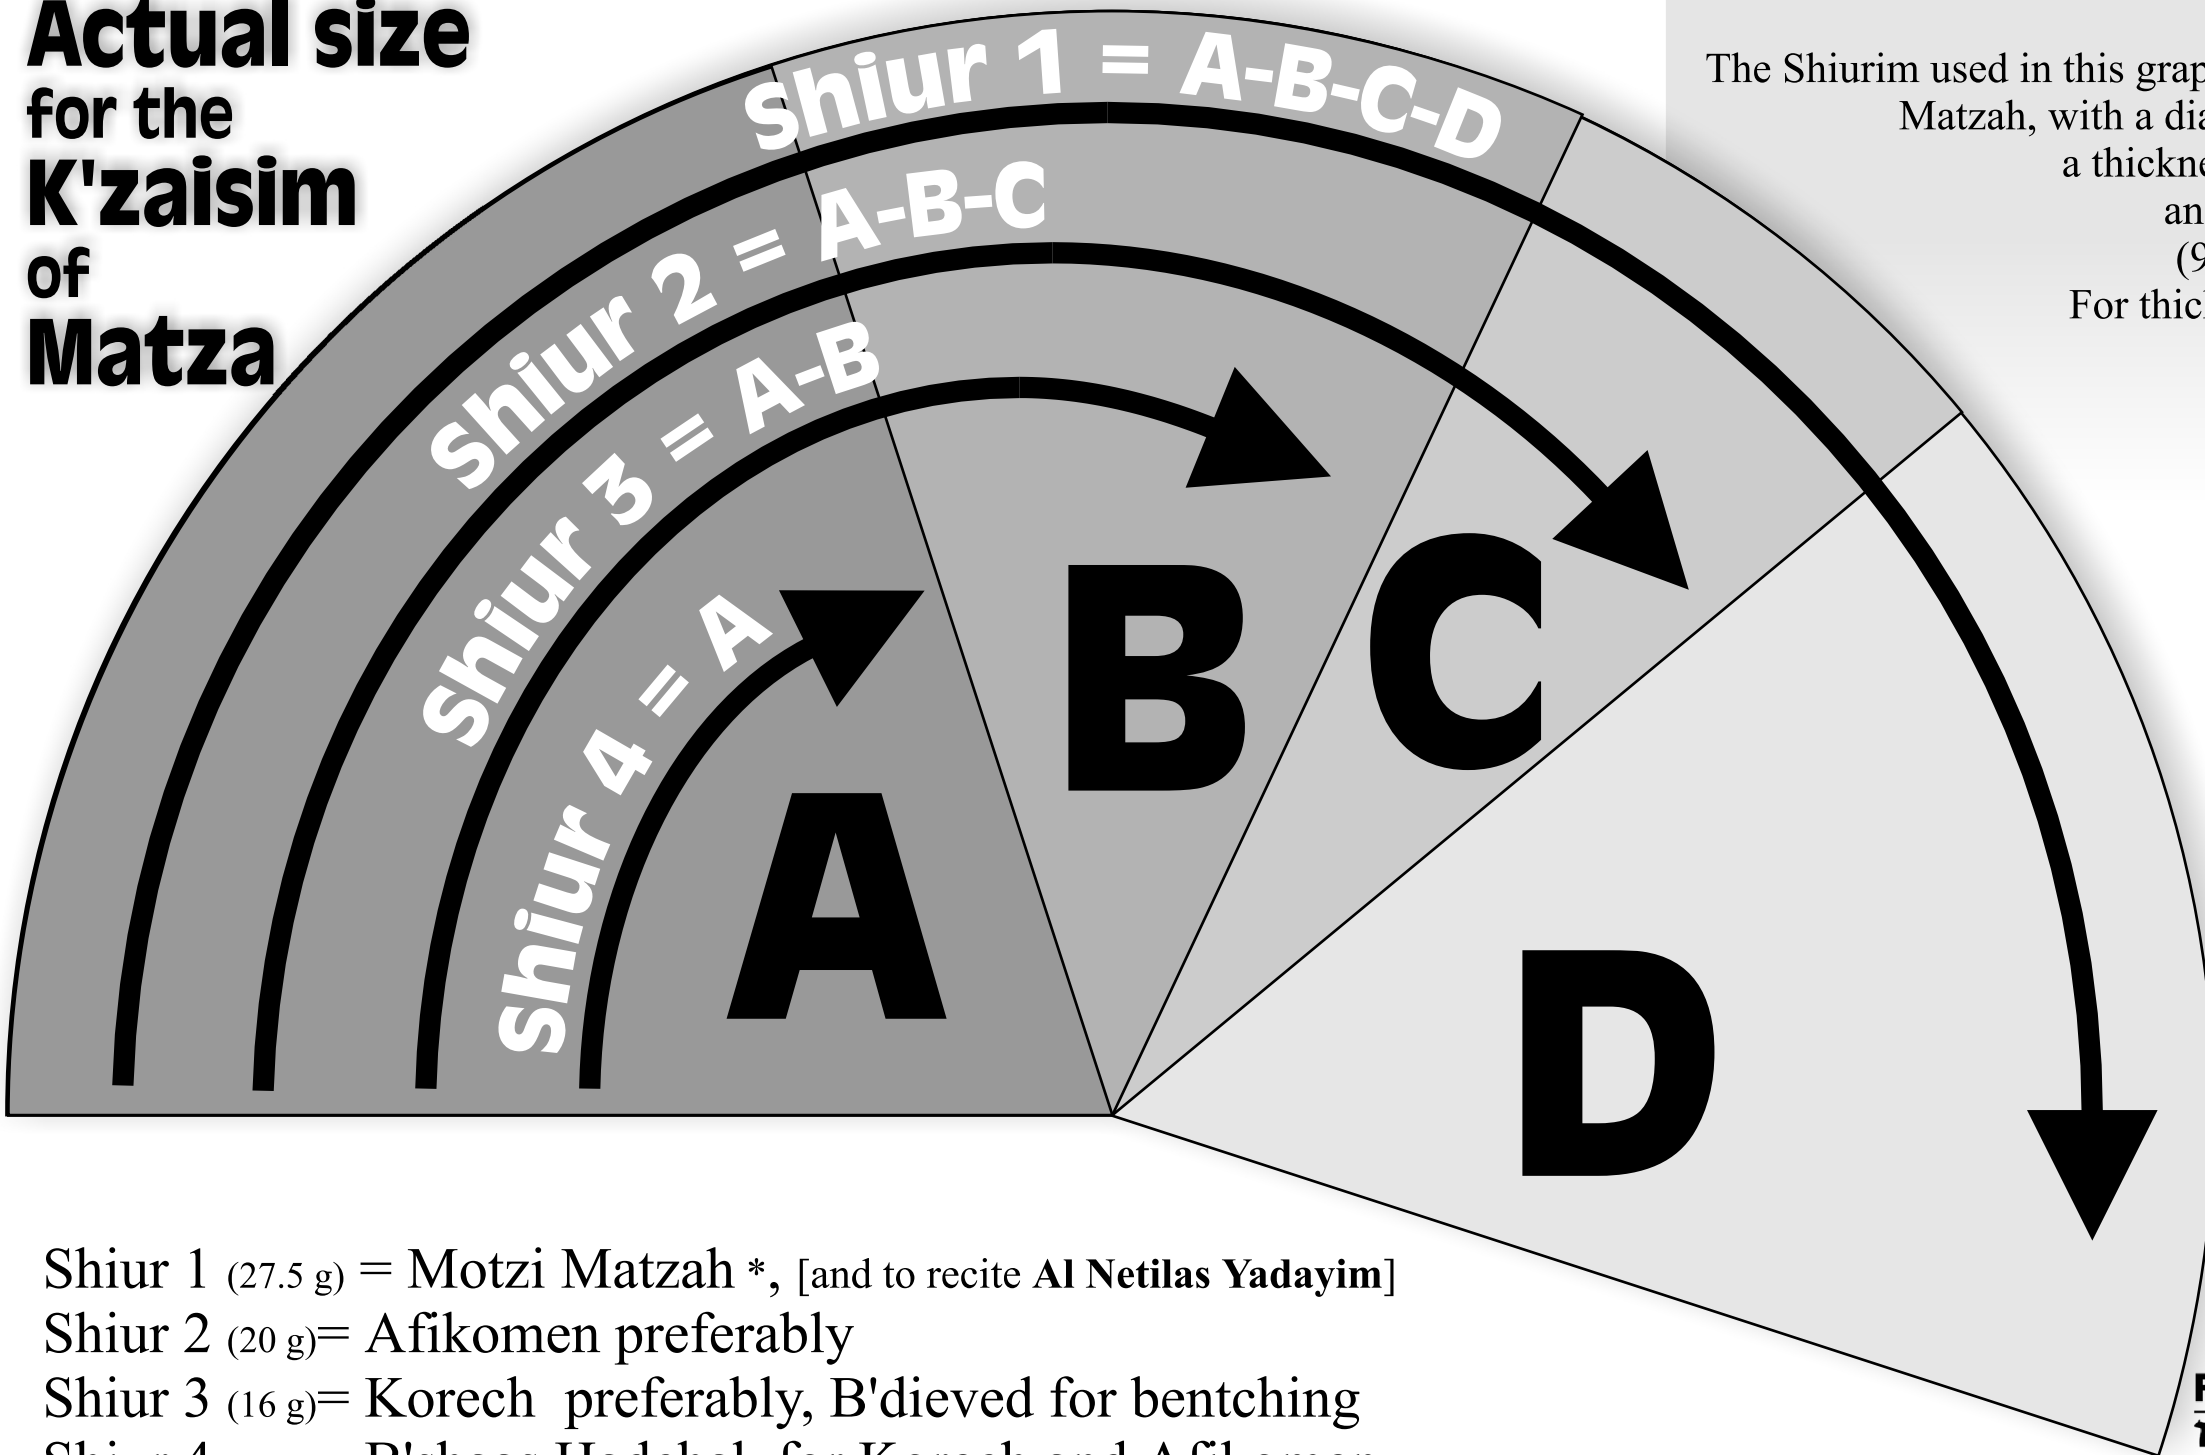

Actual size for the K'zaisim of Matza

The Shiurim used in this graph are based on a thin Matzah, with a diameter of 11½ inches, a thickness of 0.07 of an inch, and weighing 51 grams, (9 Matzahs per pound). For thick Matzahs see picture on reverse side.

- Shiur 1 (27.5 g) = Motzi Matzah *, [and to recite Al Netilas Yadayim]
 - Shiur 2 (20 g) = Afikomen preferably
 - Shiur 3 (16 g) = Korech preferably, B'dieved for bentching
 - Shiur 4 (10 g) = B'shaas Hadchak for Korech and Afikomen
- * If this is too much ask a Rav.